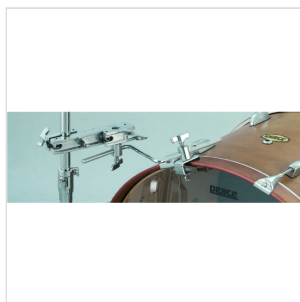

## DA-201 HI-HAT ATTACHMENT

The broad scope of modern music demands more percussive drum setups. Drummers need convenient access to a variety of percussion voices without sacrificing space on the kit.

Peace's new **CLAMP-IT™** Accessory Clamps create unlimited flexibility of placement by attaching our **multi-angle** adjustable accessory clamps to other essential stands.

Mount an extra pair of hi-hats, a splash cymbal, a cowbell, or even an additional crash cymbal at any angle with CLAMP-IT™ on any stand, and a world of options is within easy reach.

### KEY FEATURES

Hi-hat Clamp - Suggested for double bass drum sets