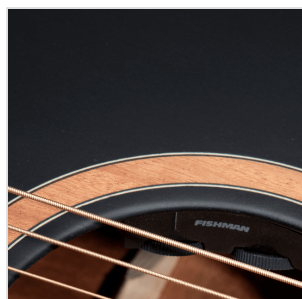

# SHADOW SERIES CUTAWAY ACOUSTIC GUITAR WITH SOUNDHOLE FISHMAN PREAMP

---

SHADOW series were born to gather quality construction, tone, style and outstanding visual appeal. The black satin finish, the Gold machine heads with black satin button and the solid top deliver remarkable quality and look, while the Fishman SON-GT2 preamp in the CTE version is perfect for live and studio performances.

### KEY FEATURES

Body: solid sitka spruce (top) + mahogany (back & sides)

Neck: set-in mahogany

Tastiera: Eco-rosewood (CITES compliant)

Frets: 20

Machine heads: Grover Black

Bridge: Eco-rosewood (CITES compliant)

Machine heads: gold with black satin button

Front binding and back strip: mahogany + maple

Preamp: Fishman SON-GT2

Equipped with d'Addario EXP

Colour: Matte Black

### SPECIFICATIONS

**Scale** 648 mm

**Nut** 43.2 mm