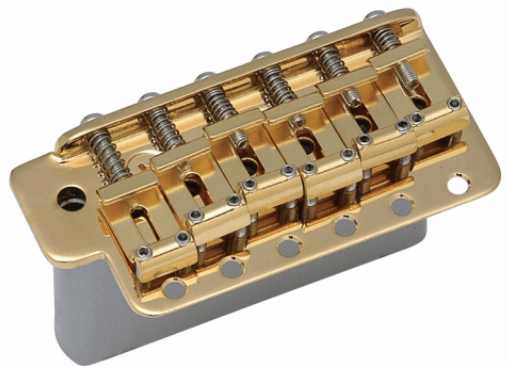

## GE101T-GG TREMOLO BRIDGE (GOLD)

Wilkinson By Gotoh Tremolo Bridge has a vintage design. It is ideal as a quality replacement and ensures big stability and intonations. It is ideal for guitarists who want to get the most from their instrument performance and security of intonation in every situation. Included accessories for mounting and operation.

# GE101T-GG TREMOLO BRIDGE (GOLD)

### KEY FEATURES

Steel Saddle (sheet metal)

Included accessories for mounting and operation

Ensures big stability and intonations

Finishes: Dorato