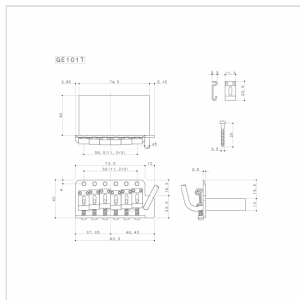

## GE101T-GG TREMOLO BRIDGE (GOLD)

Wilkinson By Gotoh Tremolo Bridge has a vintage design. It is ideal as a quality replacement and ensures big stability and intonations. It is ideal for guitarists who want to get the most from their instrument performance and security of intonation in every situation. Included accessories for mounting and operation.

### SPECIFICATIONS

String Space	11,3 mm
--------------	---------