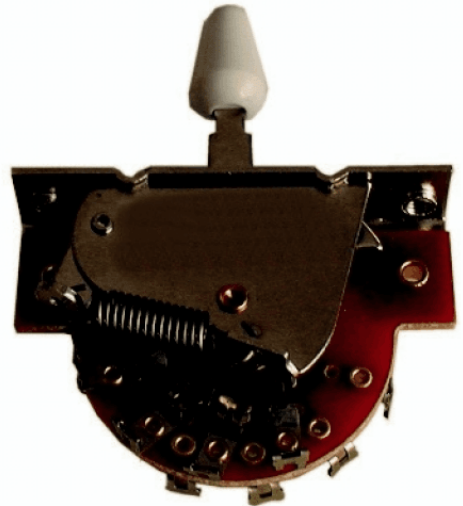

SW40/5

# STRAT 5-WAY SWITCH (WHITE)

SOUNDATION parts is the official replacement parts program for any SOUNDSATION musical instrument and beyond. You can find guitar or bass replacement parts made in Japan for repairing or restore of most famous vintage and modern guitars.

### KEY FEATURES

White Knob

Strat Switch

5-Way