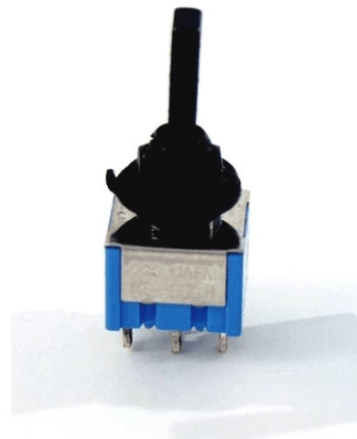

SW70B

# ON/OFF/ON MINI SWITCH (BLACK)

SOUNDATION parts is the official replacement parts program for any SOUNDSATION musical instrument and beyond. You can find guitar or bass replacement parts made in Japan for repairing or restore of most famous vintage and modern guitars.

### KEY FEATURES

Positions: On/Off/On

Finish: Black