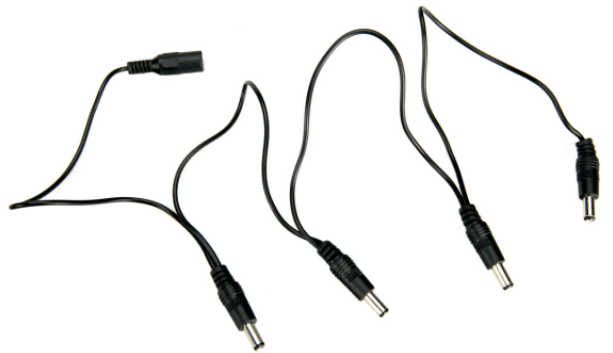

WAC-001 MULTI-PLUG CABLE FOR NUX ACD-008 POWER ADAPTER

A daisy-chain cable to power multiple NUX Pedal with one adaptor

PRODUCT DETAILS

KEY FEATURES

Conceived for NUX ACD-008 power adapter