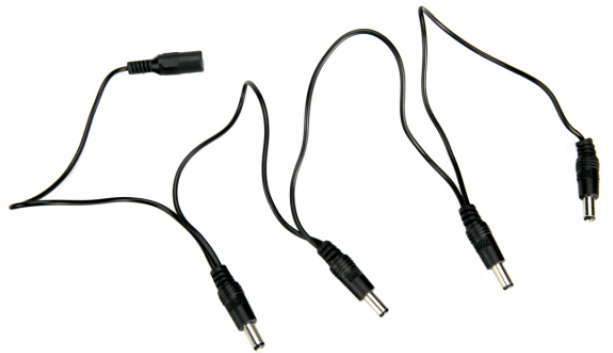

## WAC-001 MULTI-PLUG CABLE FOR NUX ACD-008 POWER ADAPTER

---

A daisy-chain cable to power multiple NUX Pedal with one adaptor

### KEY FEATURES

Conceived for NUX ACD-008 power adapter