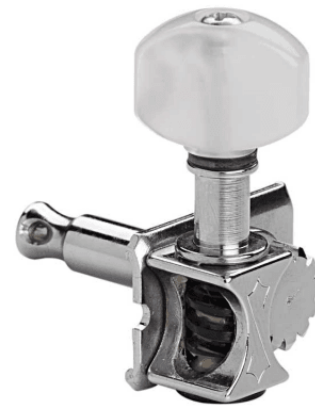

6L-STD-CHROME-V-PEARL VINTAGE SERIES STANDARD MACHINE HEADS, 6 ON LINE

Sperzel tuning keys consist of advanced design standards. Every component is designed to provide stable performance and reliable action during combined movements. Our tuning keys are machined from solid billet aluminum for light weight and held to precise tolerances and quality checks to produce a precision tuning key. All of this combines to help eliminate shaft wobble and endplay and minimize backlash. Vintage series is ideal replacement for old vintage FENDER® guitars

6L-STD-CHROME-V-PEARL VINTAGE SERIES STANDARD MACHINE HEADS, 6 ON LINE

PRODUCT DETAILS

KEY FEATURES

Standard machine heads

Mounting: 6 online

Finishing: Chrome

Button: pearl