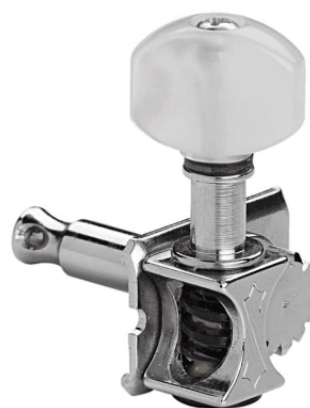

## 6L-STD-CHROME-V-PEARL VINTAGE SERIES STANDARD MACHINE HEADS, 6 ON LINE

---

Sperzel tuning keys consist of advanced design standards. Every component is designed to provide stable performance and reliable action during combined movements. Our tuning keys are machined from solid billet aluminum for light weight and held to precise tolerances and quality checks to produce a precision tuning key. All of this combines to help eliminate shaft wobble and endplay and minimize backlash. Vintage series is ideal replacement for old vintage FENDER® guitars

# 6L-STD-CHROME-V-PEARL VINTAGE SERIES STANDARD MACHINE HEADS, 6 ON LINE

---

### KEY FEATURES

Standard machine heads

Mounting: 6 online

Finishing: Chrome

Button: pearl