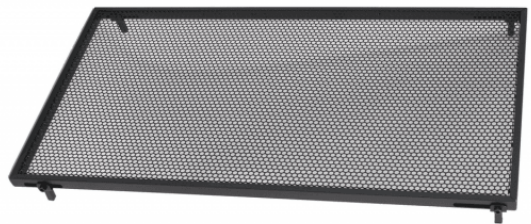

TSLK-200

ADJUSTABLE DESK FOR KEYBOARD/LAPTOP

Turn your keyboard stand into a desk for your laptop, tablet, keyboard and much more. Built in solid metal, TSLK-200 is a universal smart tool combining stability, portability and flexibility.

TSLK-200

ADJUSTABLE DESK FOR KEYBOARD/LAPTOP

PRODUCT DETAILS

KEY FEATURES

Material: metal

Adjustable, fits all keyboard stands

Light and stable

Measurements: 39,5 x 73,5 cm

Weight: 2,3 kg

Finish: matte black

SPECIFICATIONS

Measurements	39,5 x 73,5 cm
---------------------	----------------

Weight	2,3 kg
---------------	--------