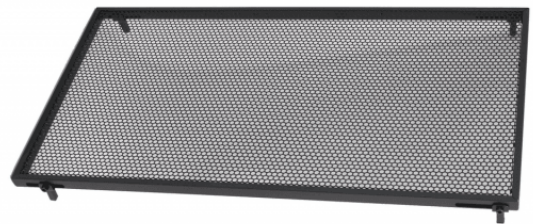

TSLK-200**ADJUSTABLE DESK FOR KEYBOARD/LAPTOP**

Turn your keyboard stand into a desk for your laptop, tablet, keyboard and much more. Built in solid metal, TSLK-200 is a universal smart tool combining stability, portability and flexibility.

TSLK-200

ADJUSTABLE DESK FOR KEYBOARD/LAPTOP

PRODUCT DETAILS

KEY FEATURES

Material: metal

Adjustable, fits all keyboard stands

Light and stable

Measurements: 39,5 x 73,5 cm

Weight: 2,3 kg

Finish: matte black

SPECIFICATIONS

Measurements	39,5 x 73,5 cm
---------------------	----------------

Weight	2,3 kg
---------------	--------