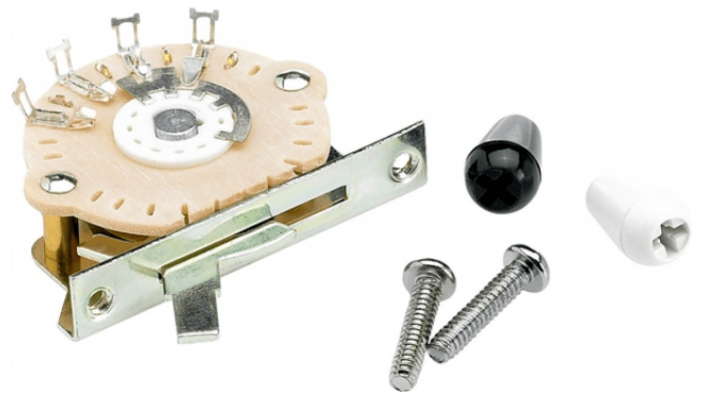

0991367000

5-POSITION MODERN-STYLE STRATOCASTER® PICKUP SELECTOR SWITCH

Whether replacing a worn switch or just adding tonal variety to your favorite instrument, Fender® offers high-quality switches with knobs and mounting hardware.

Package includes one white and one black switch tip. Used on most American Standard, American Series, American Special models (US), and Standard and Deluxe Series models (Mexico).

PRODUCT DETAILS

KEY FEATURES

Five-position blade pickup selector switch

White and black switch tips included

Mounting hardware included

For most American, American Standard, American Special, Standard and Deluxe series Stratocaster models