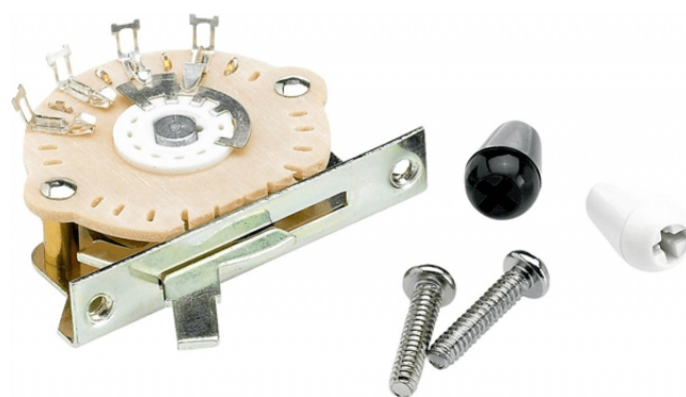

# 5-POSITION MODERN-STYLE STRATOCASTER® PICKUP SELECTOR SWITCH

Whether replacing a worn switch or just adding tonal variety to your favorite instrument, Fender® offers high-quality switches with knobs and mounting hardware.

Package includes one white and one black switch tip. Used on most American Standard, American Series, American Special models (US), and Standard and Deluxe Series models (Mexico).

### KEY FEATURES

Five-position blade pickup selector switch

White and black switch tips included

Mounting hardware included

For most American, American Standard, American Special, Standard and Deluxe series Stratocaster models