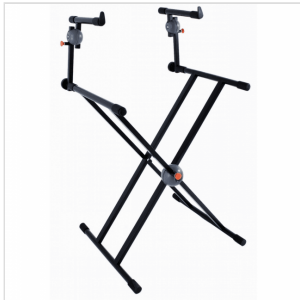

SPH-500

UNIVERSAL ADDITIONAL KEYBOARD ARMS

Additional keyboard arms, created to add a second keyboard to your set up. Conceived for SPHERE series stands, this item is actual a universal expansion suitable for any kind of stand. Steel 30x20mm frame, 28mm tubular arms, innovative sphere mechanism for quick and accurate setting.

SPH-500

UNIVERSAL ADDITIONAL KEYBOARD ARMS

PRODUCT DETAILS

KEY FEATURES

Innovative sphere mechanism

Frame: 30x20mm

Tubular arms: 28mm

Epoxy painting for great durability

Colour: black

SPECIFICATIONS

Frame	30x20mm
--------------	---------

Tubular arms	28mm
---------------------	------