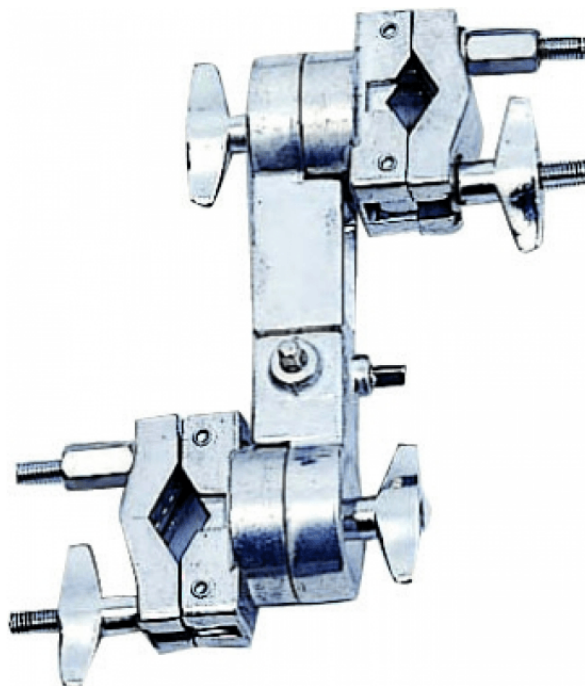

DA-84

CLAMP-IT™ PROFESSIONAL ADAPTER

The broad scope of modern music demands more percussive drum setups. Drummers need convenient access to a variety of percussion voices without sacrificing space on the kit.

Peace's new **CLAMP-IT™** Accessory Clamps create unlimited flexibility of placement by attaching our **multi-angle** adjustable accessory clamps to other essential stands.

Mount an extra pair of hi-hats, a splash cymbal, a cowbell, or even an additional crash cymbal at any angle with CLAMP-IT™ on any stand, and a world of options is within easy reach.

PRODUCT DETAILS

KEY FEATURES

CLAMP-IT™ Professional Adapter