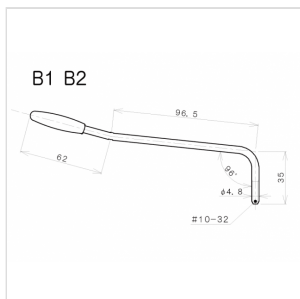

B1C 4,8 MM TREMOLO LEVER FOR ELECTRIC GUITAR (CHROME)

Screw lever in chrome finishes, with white cap and a diameter of 4,8 mm. Suitable for all Gotoh tremolo bridges.

B1C 4,8 MM TREMOLO LEVER FOR ELECTRIC GUITAR (CHROME)

PRODUCT DETAILS

KEY FEATURES

Finishes: Chrome

Screw

Cap color: White

Ideal for GE101T, 102T Gotoh Bridge

For statocaster and telecaster guitar

SPECIFICATIONS

Diameter	4,8 mm
-----------------	--------