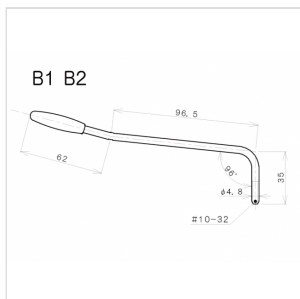

# B1C 4,8 MM TREMOLO LEVER FOR ELECTRIC GUITAR (CHROME)

Screw lever in chrome finishes, with white cap and a diameter of 4,8 mm. Suitable for all Gotoh tremolo bridges.

# B1C 4,8 MM TREMOLO LEVER FOR ELECTRIC GUITAR (CHROME)

### KEY FEATURES

Finishes: Chrome

Screw

Cap color: White

Ideal for GE101T, 102T Gotoh Bridge

For statocaster and telecaster guitar

### SPECIFICATIONS

<b>Diameter</b>	4,8 mm
-----------------	--------