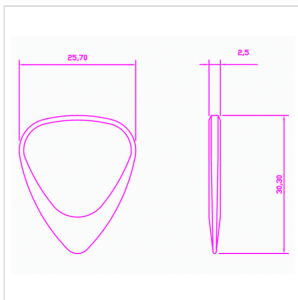

ZDT-SA-1

ZODIAC TONES "SAGITTARIUS" 1 GUITAR PICK

Zodiac Tones are based upon the Classic 351 shape. They are CNC Milled to tight tolerances and are 2.5mm thick chamfering down to a playing tip at 0.7mm thick. Born under the same sign as Jimi Hendrix.