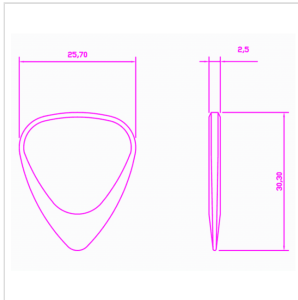

ZDT-SA-1

ZODIAC TONES "SAGITTARIUS" 1 GUITAR PICK

Zodiac Tones are based upon the Classic 351 shape. They are CNC Milled to tight tolerances and are 2.5mm thick chamfering down to a playing tip at 0.7mm thick. Born under the same sign as Jimi Hendrix.