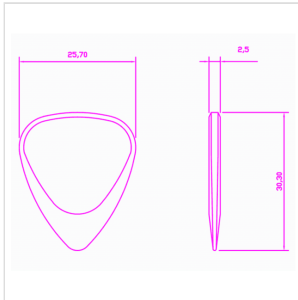

# ZODIAC TONES "CANCER" 4 GUITAR PICKS

Zodiac Tones are based upon the Classic 351 shape. They are CNC Milled to tight tolerances and are 2.5mm thick chamfering down to a playing tip at 0.7mm thick. Born under the same sign as Carlos Santana.