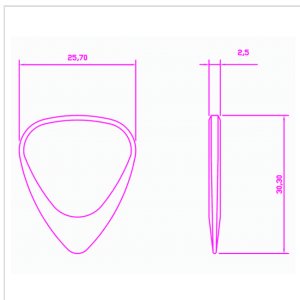

ZDT-CA-4

ZODIAC TONES "CANCER" 4 GUITAR PICKS

Zodiac Tones are based upon the Classic 351 shape. They are CNC Milled to tight tolerances and are 2.5mm thick chamfering down to a playing tip at 0.7mm thick. Born under the same sign as Carlos Santana.