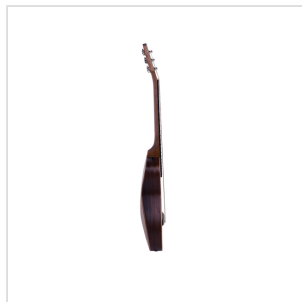

COMPANERA-DNC ROUNDBACK DREADNOUGHT CUTAWAY TRAVEL GUITAR

In Spanish Compañera means 'buddy', and the name is actually a very fitting one: from dusty backroads to summer campfires, this little jewel featuring a 84 cm roundback body will be always by your side when it comes to express yourself. Sturdy and compact, spotting a stunning visual appeal with its open pore satin finish, Compañera also features a padded gig bag for easy and safe carrying.

COMPANERA-DNC ROUNDBACK DREADNOUGHT CUTAWAY TRAVEL GUITAR

PRODUCT DETAILS

KEY FEATURES

Shape: 84 cm roundback dreadnought cutaway

Top: satin spruce

Back & sides: satin mahogany

Neck: mahogany

Fretboard and bridge: blackwood

Chromed machine heads

Capo and saddles: tusq

Finish: open pore satin

10mm padded bag included

SPECIFICATIONS

Scale 561 mm

Nut 43.2 mm

Strings D'addario EXP Coated (12-53)