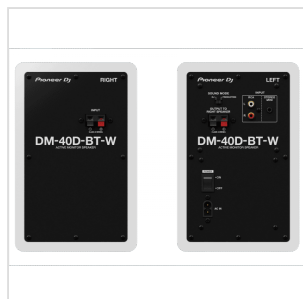

DM-40D-BT-W

4" DESKTOP MONITOR SYSTEM WITH BLUETOOTH® FUNCTIONALITY WHITE

The DM series speakers deliver balanced, punchy bass sound and they can pump out extra power thanks to the new Class D amplifier and 4-inch woofer in each unit. Flick the switch to change from DJ mode to Production mode and the DSP settings will automatically create the best sound for each application.

EASY TO USE WITH DIFFERENT DJ OR PRODUCTION EQUIPMENT

With RCA and mini jack terminals you can connect different kinds of gear such as DJ controllers and mixers, or the laptop or soundcard you use. Connecting your headphones is simple via the socket on the front panel and the level knob is right in front of you too.

The 4-inch woofer creates powerful sound without distorting, even if you pump up the volume.

Color: White

SPECIFICATIONS

Amplifier Output Lch 19 W / 4 ?; Rch

Impedance 10 k?

Enclosure Bass reflex

Enclosure material MDF vinyl laminate

Power Consumption 25W

Power consumption during standby mode 0.3 W or less

Inputs RCA pin jack x 1 (unbalanced input), 3.5 mm stereo mini jack x 1 (unbalanced input)

Outputs 3.5 mm stereo mini jack x 1

Dimensions (LxAxP) Lch 146x227x223 mm; Rch