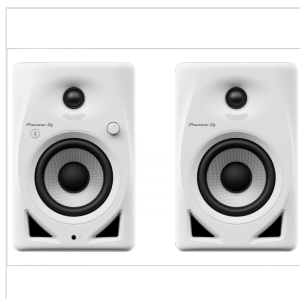

DM-40D-BT-W

4" DESKTOP MONITOR SYSTEM WITH BLUETOOTH® FUNCTIONALITY WHITE

The DM series speakers deliver balanced, punchy bass sound and they can pump out extra power thanks to the new Class D amplifier and 4-inch woofer in each unit. Flick the switch to change from DJ mode to Production mode and the DSP settings will automatically create the best sound for each application.

DM-40D-BT-W

4" DESKTOP MONITOR SYSTEM WITH BLUETOOTH® FUNCTIONALITY WHITE

HIGHLIGHTS

2-WAY SOUND MODE – OPTIMIZED FOR DJING AND MUSIC PRODUCTION

There's no need to decide whether you want a set of monitors that are best for DJing or making music, because the DM series speakers are perfect for both. Just flip the switch to choose either DJ mode or Production mode and the DSP settings will be optimized for the task, leaving you free to concentrate on your mix.

The woofer and tweeter are perfectly aligned so you'll hear all sound frequencies clearly

The grooves on the ducts reduce air friction so bass is tight and punchy, even if you position the speakers against a wall.

The 4-inch woofer creates powerful sound without distorting, even if you pump up the volume.

Color: White

SPECIFICATIONS

Amplifier Output Lch 19 W / 4 ?; Rch

Impedance 10 k?

Enclosure Bass reflex

Enclosure material MDF vinyl laminate