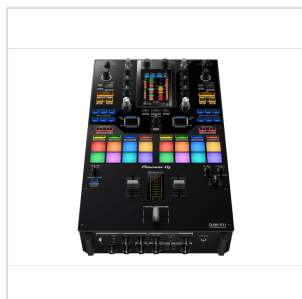

DJM-S11

**PROFESSIONAL SCRATCH STYLE 2-CHANNEL DJ MIXER**

Raise your game with the DJM-S11. This new professional 2-channel, 4-deck control battle mixer enhances various elements from its predecessor, the DJM-S9, and offers a host of brand-new features to help you perform more freely with Serato DJ Pro or rekordbox.

# PROFESSIONAL SCRATCH STYLE 2-CHANNEL DJ MIXER

### KEY FEATURES

A 4.3-inch customizable touch screen

Expanded effects section

Improved Performance Pads

Enhanced MAGVEL FADER PRO

Crystal-clear sound quality

Color: Black