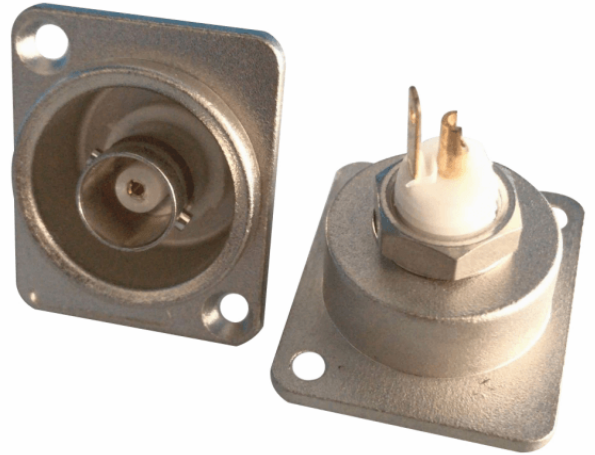

WM-PC-BNCF

BNC PANEL MOUNT FEMALE RECEPTACLE

Wiremaster series features hi-quality connectors, products conceived to provide hi level performances for a wide range of professional applications.

PRODUCT DETAILS

KEY FEATURES

Professional BNC panel mount female receptacle

Nickel plated Zinc-alloy shell

Package: 1 pc