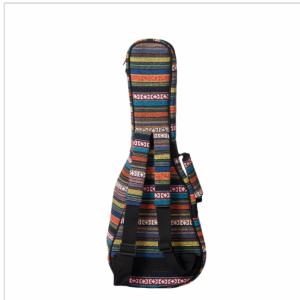

## BUSC-B PADDED SOFTCASE FOR BARITONE UKULELE

USC series is conceived for carrying and protecting your ukulele, without forgetting one very important thing: a stunning look! Available for soprano, concert, tenor and baritone ukuleles.

# BUSC-B PADDED SOFTCASE FOR BARITONE UKULELE

### KEY FEATURES

10mm padding for great protection

Double strap and handle

Front pocket for accessories

Finish: color party

Size: baritone

Inner dimensions: 80.50 x 29cm (length x width)