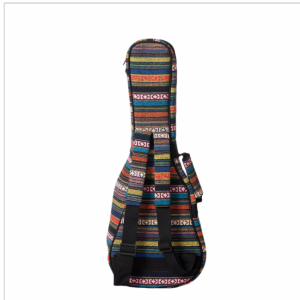

BUSC-B PADDED SOFTCASE FOR BARITONE UKULELE

USC series is conceived for carrying and protecting your ukulele, without forgetting one very important thing: a stunning look! Available for soprano, concert, tenor and baritone ukuleles.

BUSC-B PADDED SOFTCASE FOR BARITONE UKULELE

PRODUCT DETAILS

KEY FEATURES

10mm padding for great protection

Double strap and handle

Front pocket for accessories

Finish: color party

Size: baritone

Inner dimensions: 80.50 x 29cm (length x width)