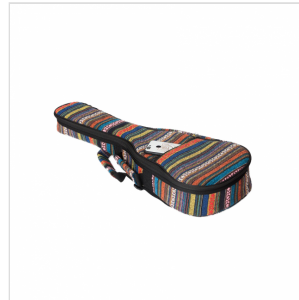

BUSC-B PADDED SOFTCASE FOR BARITONE UKULELE

USC series is conceived for carrying and protecting your ukulele, without forgetting one very important thing: a stunning look! Available for soprano, concert, tenor and baritone ukuleles.

BUSC-B PADDED SOFTCASE FOR BARITONE UKULELE

PRODUCT DETAILS

KEY FEATURES

10mm padding for great protection

Double strap and handle

Front pocket for accessories

Finish: color party

Size: baritone

Inner dimensions: 80.50 x 29cm (length x width)