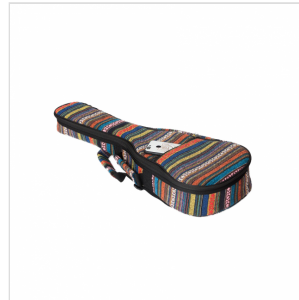

## BUSC-B PADDED SOFTCASE FOR BARITONE UKULELE

USC series is conceived for carrying and protecting your ukulele, without forgetting one very important thing: a stunning look! Available for soprano, concert, tenor and baritone ukuleles.

# BUSC-B PADDED SOFTCASE FOR BARITONE UKULELE

### KEY FEATURES

10mm padding for great protection

Double strap and handle

Front pocket for accessories

Finish: color party

Size: baritone

Inner dimensions: 80.50 x 29cm (length x width)