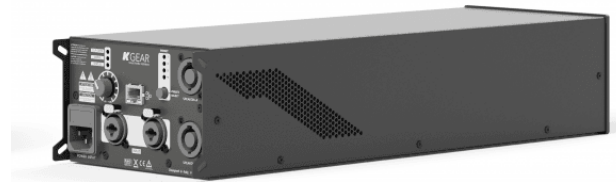

# 4X750W DSP 4 CHANNEL AMPLIFIER

Compact 4-ch high efficiency amplifier featuring Powersoft DSP and power module. Designed for high performance applications both for rental and permanent installations such as touring, large auditoriums, stadiums, theme parks and clubs. This amplifier can also drive 70V-100V lines without any additional transformer or settings.

Thanks to its modular design, 3 elements of GA46 can fit into 2 rack units with a dedicated adapter. Remotely controllable with Armonia Plus software through ethernet connection.

GA43

### KEY FEATURES

Four Channel Amplifier

Compact and modular design

Fits both high-end fixed installations and rental

Use G-RACK to fit in a 2U Rack

Volume control Knob

Ethernet Port for control via Armonia Plus software

### SPECIFICATIONS

<b>Input Channels</b>	4
<b>Output Channels</b>	4
<b>Max Output Power per Channel</b>	750 Watt (RMS EIAJ Single Channel Driven @ 4 ohm)
<b>Minimum Impedance</b>	4? (2? bgm use)
<b>High Impedance Speaker Lines</b>	70V-100V
<b>Internal DSP</b>	28 bit data path with 56 bit inner processing
<b>Operating Voltage</b>	85-264 VAC
<b>AC Current</b>	10A Nominal
<b>Dimensions WxHxD</b>	145mm x 90mm x 418mm
<b>INPUT</b>	Analog Balanced 2x Combo jack-XLR female line
<b>Power OUTPUT</b>	2 x Speakon out (4 pole)