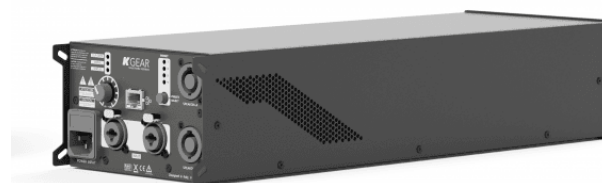

## 4X750W DSP 4 CHANNEL AMPLIFIER

Compact 4-ch high efficiency amplifier featuring Powersoft DSP and power module. Designed for high performance applications both for rental and permanent installations such as touring, large auditoriums, stadiums, theme parks and clubs. This amplifier can also drive 70V-100V lines without any additional transformer or settings.

Thanks to its modular design, 3 elements of GA46 can fit into 2 rack units with a dedicated adapter. Remotely controllable with Armonia Plus software through ethernet connection.

GA43

# 4X750W DSP 4 CHANNEL AMPLIFIER

### KEY FEATURES

Four Channel Amplifier

Compact and modular design

Fits both high-end fixed installations and rental

Use G-RACK to fit in a 2U Rack

Volume control Knob

Ethernet Port for control via Armonia Plus software