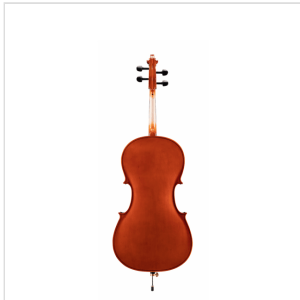

# 1/2 CELLO WITH SOLID SPRUCE TOP

---

Virtuoso student plus offers a rich sound thanks to the solid spruce top. Built in traditional design with light brown painting and all parts are made of quality materials. Coming with bags and bow, it's a great instrument for advanced students.

# 1/2 CELLO WITH SOLID SPRUCE TOP

### KEY FEATURES

Solid spruce top

Maple back and sides laminated

Maple neck

ebony fingerboard

Painted purfling

Ebony nut

Ebony pegs