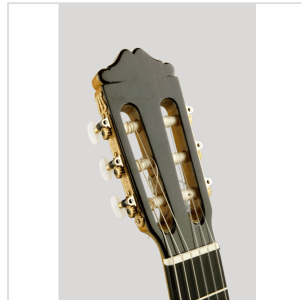

90

CONCERT CLASSICAL GUITAR

Concert classical guitar with solid German spruce or red cedar top and solid Indian Rosewood sides and back, hand made entirely in Spain with highly selected solid woods. Official three years guarantee by the producer MANUFACTURAS DE ALHAMBRA.

90

CONCERT CLASSICAL GUITAR

PRODUCT DETAILS

KEY FEATURES

TOP: red cedar

BACK AND SIDES: Solid Indian Rosewood

NECK: Spanish cedar

FINGERBOARD: Ebony

MACHINE HEADS: Luxury Gold plated

Scale length: 650 mm

Nut width: 52 mm

Upper Bout thickness: 100 mm

Lower Bout thickness: 107 mm

Neck thickness @ 1st fret: 22 mm

Neck thickness @ 12th fret: 25 mm

Hardcase included