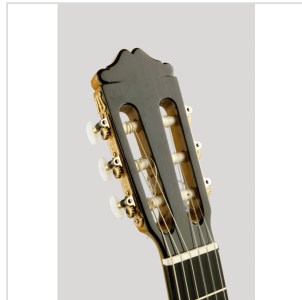

90

CONCERT CLASSICAL GUITAR

Concert classical guitar with solid German spruce or red cedar top and solid Indian Rosewood sides and back, hand made entirely in Spain with highly selected solid woods. Official three years guarantee by the producer MANUFACTURAS DE ALHAMBRA.

90

CONCERT CLASSICAL GUITAR

PRODUCT DETAILS

KEY FEATURES

TOP: red cedar

BACK AND SIDES: Solid Indian Rosewood

NECK: Spanish cedar

FINGERBOARD: Ebony

MACHINE HEADS: Luxury Gold plated

Scale length: 650 mm

Nut width: 52 mm

Upper Bout thickness: 100 mm

Lower Bout thickness: 107 mm

Neck thickness @ 1st fret: 22 mm

Neck thickness @ 12th fret: 25 mm

Hardcase included