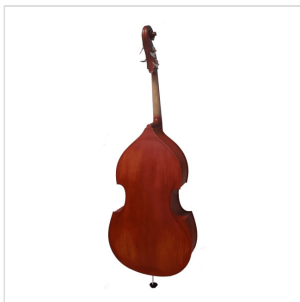

# VIRTUOSO PRO SOLID SPRUCE TOP HAND MADE 3/4 DOUBLEBASS

---

Handcrafted with the best materials, P806 is a visually stunning doublebass with rich and deep sound, thanks to the solid spruce top. With its classic design in violin shape, it's coming a light brown satin finish enhancing the visual appeal of wood. Including bow and padded carrying bag, it's the perfect instrument for the advanced student

# VIRTUOSO PRO SOLID SPRUCE TOP HAND MADE 3/4 DOUBLEBASS

### KEY FEATURES

Solid spruce top

Plywood back and sides

Ebonized wood fretboard

Sparyed matte painting in light brown

Metal tailpiece

Hexagonal brazilwood bow with ebony frog and natural hair

Padded backpack style bag with pockets