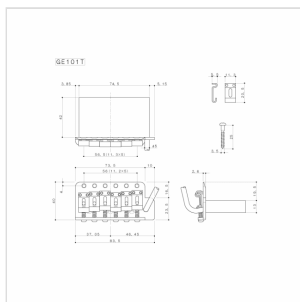

## GE101T-C TREMOLO BRIDGE (CHROME)

Wilkinson By Gotoh Tremolo Bridge has a vintage design. It is ideal as a quality replacement and ensures big stability and intonations. It is ideal for guitarists who want to get the most from their instrument performance and security of intonation in every situation. Included accessories for mounting and operation.

# GE101T-C TREMOLO BRIDGE (CHROME)

### SPECIFICATIONS

Finishes	Cromato
String Space	11.3 mm