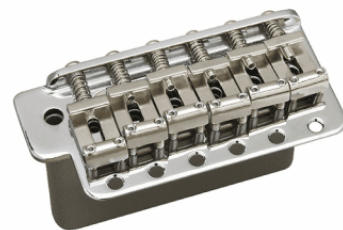

## GE101T-C TREMOLO BRIDGE (CHROME)

Wilkinson By Gotoh Tremolo Bridge has a vintage design. It is ideal as a quality replacement and ensures big stability and intonations. It is ideal for guitarists who want to get the most from their instrument performance and security of intonation in every situation. Included accessories for mounting and operation.

# GE101T-C TREMOLO BRIDGE (CHROME)

### KEY FEATURES

Steel Saddle (sheet metal)

Included accessories for mounting and operation

Ensures big stability and intonations