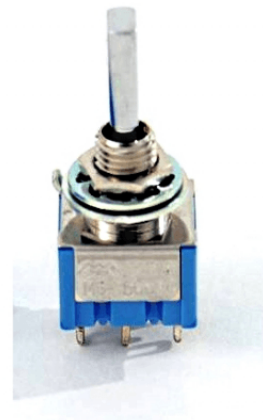

SW70B

ON/OFF/ON MINI SWITCH (CHROME)

SOUNDATION parts is the official replacement parts program for any SOUNDSATION musical instrument and beyond. You can find guitar or bass replacement parts made in Japan for repairing or restore of most famous vintage and modern guitars.

PRODUCT DETAILS

KEY FEATURES

Position: On/Off/On

Finish: Chrome