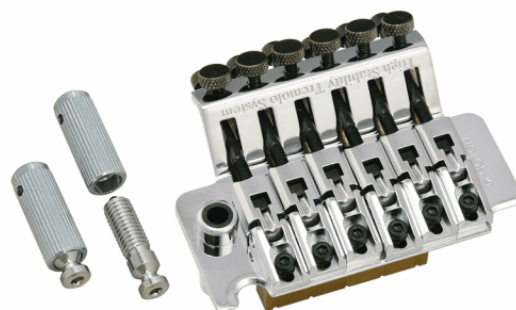

GE1996T-C TREMOLO BRIDGE FLOYD STYLE GOTOH (CHROME)

This bridge provides great stability and intonation and it is ideal for guitarists who want to get the most from their instrument performance and security of intonation in every situation. Specially processed steel saddle. Includes accessories for installation and operation.

GE1996T-C

TREMOLO BRIDGE FLOYD STYLE GTOH (CHROME)

PRODUCT DETAILS

KEY FEATURES

For Electric Guitar

Specially processed steel saddle

Accessories: lever, springs, anchor bolts, locking nut

SPECIFICATIONS

Finishes	Chrome
String Space	10.8 mm
Stud lock-Pat	