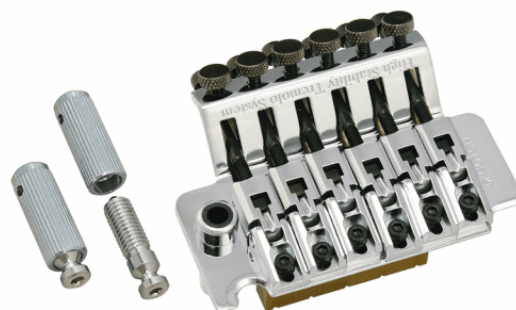

GE1996T-C TREMOLO BRIDGE FLOYD STYLE GOTOH (CHROME)

This bridge provides great stability and intonation and it is ideal for guitarists who want to get the most from their instrument performance and security of intonation in every situation. Specially processed steel saddle. Includes accessories for installation and operation.

GE1996T-C

TREMOLO BRIDGE FLOYD STYLE GOTOH (CHROME)

PRODUCT DETAILS

KEY FEATURES

For Electric Guitar

Specially processed steel saddle

Accessories: lever, springs, anchor bolts, locking nut

SPECIFICATIONS

Finishes

Chrome

String Space

10.8 mm

Stud lock-Pat