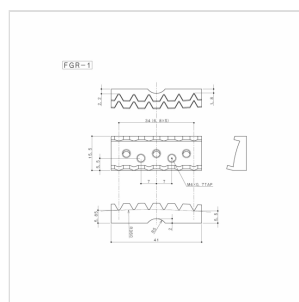

GE1996T-C TREMOLO BRIDGE FLOYD STYLE GOTOH (CHROME)

This bridge provides great stability and intonation and it is ideal for guitarists who want to get the most from their instrument performance and security of intonation in every situation. Specially processed steel saddle. Includes accessories for installation and operation.

GE1996T-C

TREMOLO BRIDGE FLOYD STYLE GTOH (CHROME)

PRODUCT DETAILS

KEY FEATURES

For Electric Guitar

Specially processed steel saddle

Accessories: lever, springs, anchor bolts, locking nut

SPECIFICATIONS

Finishes	Chrome
String Space	10.8 mm
Stud lock-Pat	