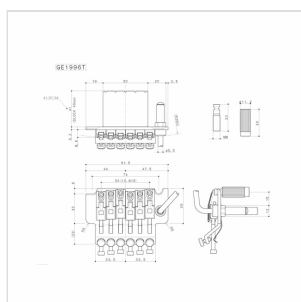

GE1996T-C TREMOLO BRIDGE FLOYD STYLE GOTOH (CHROME)

This bridge provides great stability and intonation and it is ideal for guitarists who want to get the most from their instrument performance and security of intonation in every situation. Specially processed steel saddle. Includes accessories for installation and operation.

GE1996T-C

TREMOLO BRIDGE FLOYD STYLE GOTOH (CHROME)

PRODUCT DETAILS

KEY FEATURES

For Electric Guitar

Specially processed steel saddle

Accessories: lever, springs, anchor bolts, locking nut

SPECIFICATIONS

Finishes

Chrome

String Space

10.8 mm

Stud lock-Pat