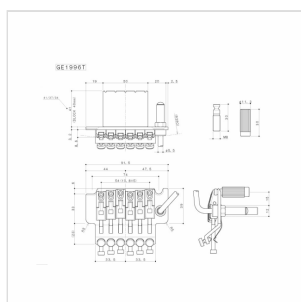

GE1996T-C TREMOLO BRIDGE FLOYD STYLE GOTOH (CHROME)

This bridge provides great stability and intonation and it is ideal for guitarists who want to get the most from their instrument performance and security of intonation in every situation. Specially processed steel saddle. Includes accessories for installation and operation.

GE1996T-C

TREMOLO BRIDGE FLOYD STYLE GTOH (CHROME)

PRODUCT DETAILS

KEY FEATURES

For Electric Guitar

Specially processed steel saddle

Accessories: lever, springs, anchor bolts, locking nut

SPECIFICATIONS

Finishes	Chrome
String Space	10.8 mm
Stud lock-Pat	