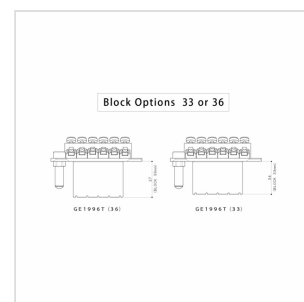

GE1996T-C TREMOLO BRIDGE FLOYD STYLE GOTOH (CHROME)

This bridge provides great stability and intonation and it is ideal for guitarists who want to get the most from their instrument performance and security of intonation in every situation. Specially processed steel saddle. Includes accessories for installation and operation.

GE1996T-C

TREMOLO BRIDGE FLOYD STYLE GTOH (CHROME)

PRODUCT DETAILS

KEY FEATURES

For Electric Guitar

Specially processed steel saddle

Accessories: lever, springs, anchor bolts, locking nut

SPECIFICATIONS

Finishes	Chrome
String Space	10.8 mm
Stud lock-Pat	