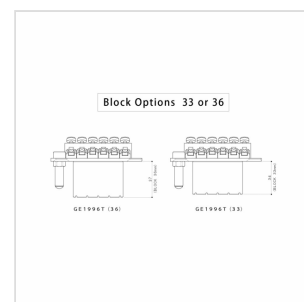

GE1996T-C TREMOLO BRIDGE FLOYD STYLE GOTOH (CHROME)

This bridge provides great stability and intonation and it is ideal for guitarists who want to get the most from their instrument performance and security of intonation in every situation. Specially processed steel saddle. Includes accessories for installation and operation.

GE1996T-C

TREMOLO BRIDGE FLOYD STYLE GOTOH (CHROME)

PRODUCT DETAILS

KEY FEATURES

For Electric Guitar

Specially processed steel saddle

Accessories: lever, springs, anchor bolts, locking nut

SPECIFICATIONS

Finishes

Chrome

String Space

10.8 mm

Stud lock-Pat