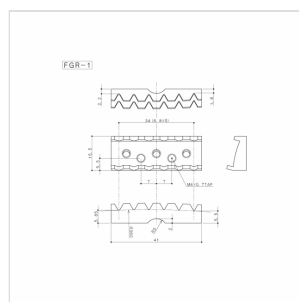

GE1996T-C TREMOLO BRIDGE FLOYD STYLE GOTOH (CHROME)

This bridge provides great stability and intonation and it is ideal for guitarists who want to get the most from their instrument performance and security of intonation in every situation. Specially processed steel saddle. Includes accessories for installation and operation.

GE1996T-C

TREMOLO BRIDGE FLOYD STYLE GOTOH (CHROME)

PRODUCT DETAILS

KEY FEATURES

For Electric Guitar

Specially processed steel saddle

Accessories: lever, springs, anchor bolts, locking nut

SPECIFICATIONS

Finishes

Chrome

String Space

10.8 mm

Stud lock-Pat