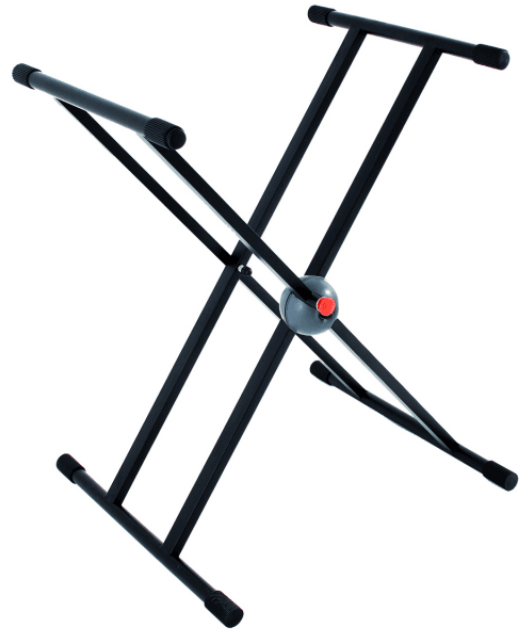

SPH-1200

# EXPANDABLE DOUBLE FRAME KEYBOARD STAND

---

Expandable single frame keyboard stand. Sturdy construction, light and stable featuring an innovative adjusting sphere system. Epossidic painting ensures great durability. Max load: 50kg.

# EXPANDABLE DOUBLE FRAME KEYBOARD STAND

### KEY FEATURES

Double 30x20mm steel frame and 28mm tubular arms

Epoxy painting for great durability

Innovative sphere system for quick and accurate setting

Adjustable feet for maximum stability

Expandable through SPH-500 arms