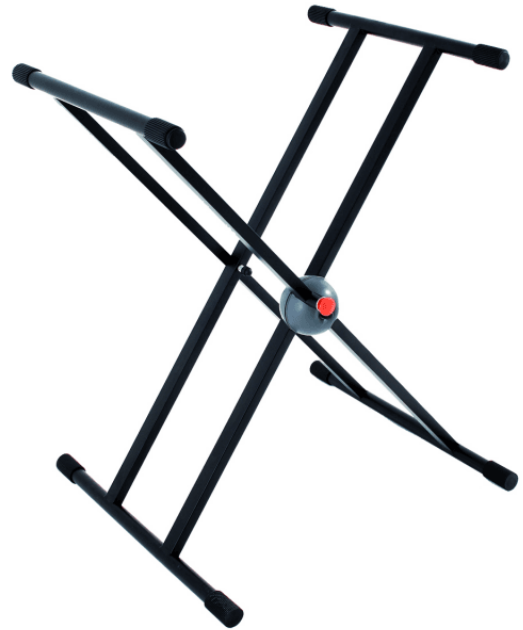

SPH-1200

# EXPANDABLE DOUBLE FRAME KEYBOARD STAND

---

Expandable single frame keyboard stand. Sturdy construction, light and stable featuring an innovative adjusting sphere system. Epossidic painting ensures great durability. Max load: 50kg.

# EXPANDABLE DOUBLE FRAME KEYBOARD STAND

### KEY FEATURES

Double 30x20mm steel frame and 28mm tubular arms

Epoxy painting for great durability

Innovative sphere system for quick and accurate setting

Adjustable feet for maximum stability

Expandable through SPH-500 arms