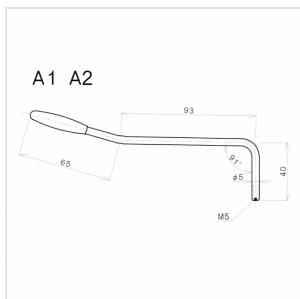

A1C 5 MM TREMOLO LEVER FOR ELECTRIC GUITAR (CHROME)

Screw lever in chrome finishes, with white cap and a diameter of 5 mm. Suitable for all Gotoh tremolo bridges.

A1C 5 MM TREMOLO LEVER FOR ELECTRIC GUITAR (CHROME)

PRODUCT DETAILS

KEY FEATURES

Finishes: Chrome

Screw

Cap color: White

Ideal for GE101T, 102T Gotoh Bridge

For statocaster and telecaster guitar

SPECIFICATIONS

Diameter

5 mm