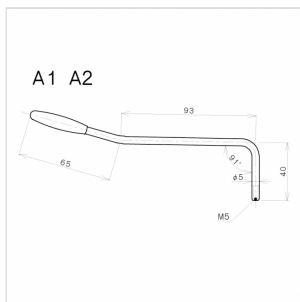

A1C 5 MM TREMOLO LEVER FOR ELECTRIC GUITAR (CHROME)

Screw lever in chrome finishes, with white cap and a diameter of 5 mm. Suitable for all Gotoh tremolo bridges.

A1C 5 MM TREMOLO LEVER FOR ELECTRIC GUITAR (CHROME)

PRODUCT DETAILS

KEY FEATURES

Finishes: Chrome

Screw

Cap color: White

Ideal for GE101T, 102T Gotoh Bridge

For statocaster and telecaster guitar

SPECIFICATIONS

Diameter

5 mm