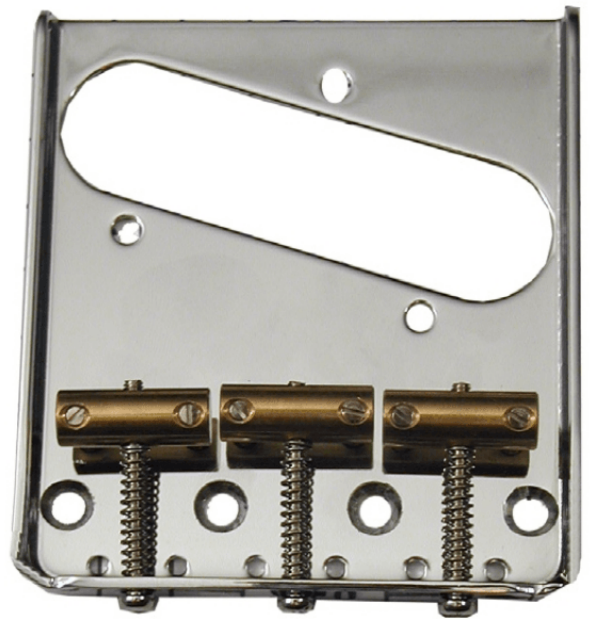

TP-T8C

FIXED BRIDGE FOR TELECASTER (DELUXE CHROME)

Traditional fixed bridge ideal as a quality replacement: 3 Single Coil Vintage style saddles ensure a high precision, tuning stability and durability.

TP-T8C

FIXED BRIDGE FOR TELECASTER (DELUXE CHROME)

PRODUCT DETAILS

KEY FEATURES

Fixed Bridge

3 Single Coil Vintage Style Saddle

SPECIFICATIONS

Finishes

Deluxe Chrome

Saddles

Brass