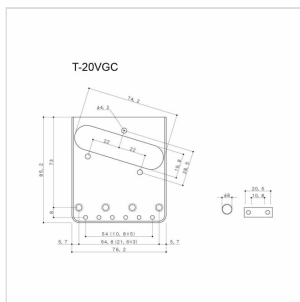

TP-T8C

FIXED BRIDGE FOR TELECASTER (DELUXE CHROME)

Traditional fixed bridge ideal as a quality replacement: 3 Single Coil Vintage style saddles ensure a high precision, tuning stability and durability.

TP-T8C