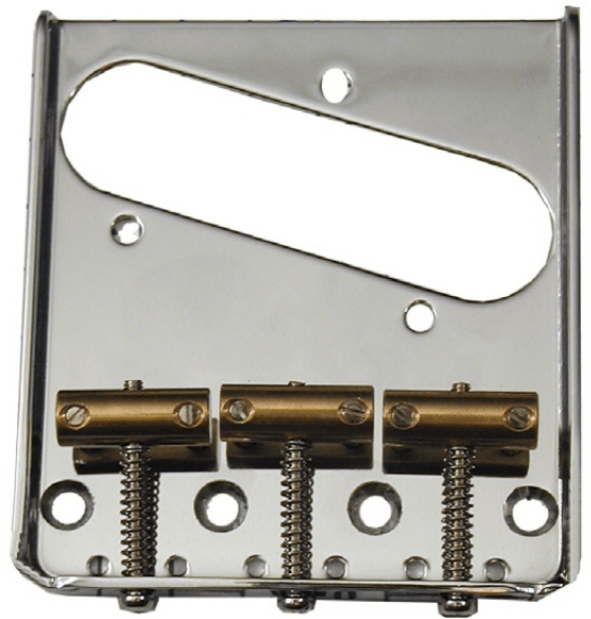

TP-T8C

FIXED BRIDGE FOR TELECASTER (DELUXE CHROME)

Traditional fixed bridge ideal as a quality replacement: 3 Single Coil Vintage style saddles ensure a high precision, tuning stability and durability.

TP-T8C

FIXED BRIDGE FOR TELECASTER (DELUXE CHROME)

PRODUCT DETAILS

KEY FEATURES

Fixed Bridge

3 Single Coil Vintage Style Saddle

SPECIFICATIONS

Finishes

Deluxe Chrome

Saddles

Brass