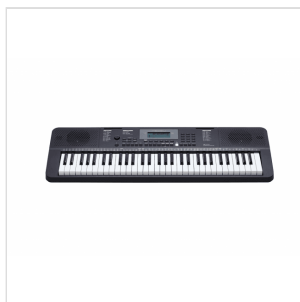

IK100

61-KEYS "TOUCH RESPONSE" ENTRY LEVEL KEYBOARD WITH LED KEY LIGHTING SYSTEM.

IK100 is a compact size instrument equipped with functions suitable for all aspiring musicians.

It comes with 480 sounds and 160 preset styles in order to cover countless musical genres and thus giving you the ability to play lot of songs with the support of automatic accompaniments. The touch response of the keyboard allows performances where the differences and nuances of each touch are enhanced.

The IK100 keyboard is also equipped with Reverb and Chorus effects that can be adjusted to your preferences. **The LED lights in the keys** will indicate the correct notes to play based on the selected part in one of the 140 built-in songs.

IK100

**61-KEYS "TOUCH RESPONSE" ENTRY LEVEL
KEYBOARD WITH LED KEY LIGHTING SYSTEM.**

IK100

61-KEYS "TOUCH RESPONSE" ENTRY LEVEL KEYBOARD WITH LED KEY LIGHTING SYSTEM.

HIGHLIGHTS

IK100

61-KEYS "TOUCH RESPONSE" ENTRY LEVEL KEYBOARD WITH LED KEY LIGHTING SYSTEM.

PRODUCT DETAILS

KEY FEATURES

61 Keys Portable Keyboard with Touch Response Technology and LED lighting system in each key for learning.

Custom LCD for easy setup (Sounds, Styles, Parameters, Etc.) and navigation