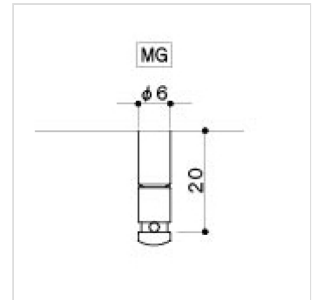

# SG381MG07CL6 ELECTRIC GUITAR MACHINE HEADS, L6, MAGNUM LOCK SERIES, CHROME

Gotoh Machine Heads has an excellent value for money. Ideal for acoustic and electric guitar. Characterized by the automatic locking system of the strings, Magnum Lock

# ELECTRIC GUITAR MACHINE HEADS, L6, MAGNUM LOCK SERIES, CHROME

### SPECIFICATIONS

<b>Finishes</b>	Chrome
<b>Installation</b>	L6
<b>Gear ratio</b>	1:16
<b>Weight</b>	38.8 g/pcs
<b>Button</b>	07 CHROME