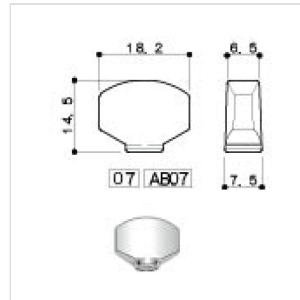

SG381MG07CL6 ELECTRIC GUITAR MACHINE HEADS, L6, MAGNUM LOCK SERIES, CHROME

Gotoh Machine Heads has an excellent value for money. Ideal for acoustic and electric guitar. Characterized by the automatic locking system of the strings, Magnum Lock