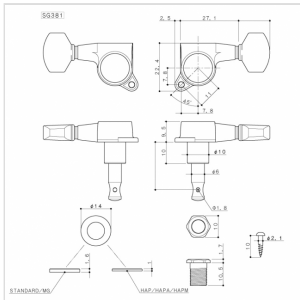

# SG381MG07CL6 ELECTRIC GUITAR MACHINE HEADS, L6, MAGNUM LOCK SERIES, CHROME

Gotoh Machine Heads has an excellent value for money. Ideal for acoustic and electric guitar. Characterized by the automatic locking system of the strings, Magnum Lock

# ELECTRIC GUITAR MACHINE HEADS, L6, MAGNUM LOCK SERIES, CHROME

### SPECIFICATIONS

<b>Finishes</b>	Chrome
<b>Installation</b>	L6
<b>Gear ratio</b>	1:16
<b>Weight</b>	38.8 g/pcs
<b>Button</b>	07 CHROME