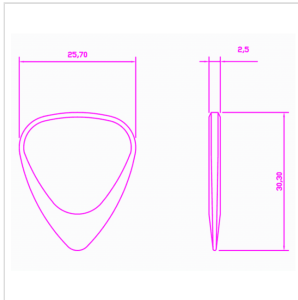

ZDT-SC-1

**ZODIAC TONES "SCORPIO" 1 GUITAR PICK**

Zodiac Tones are based upon the Classic 351 shape. They are CNC Milled to tight tolerances and are 2.5mm thick chamfering down to a playing tip at 0.7mm thick. Born under the same sign as Bryan Adams.