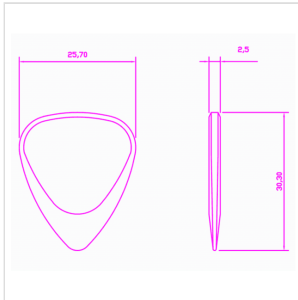

ZDT-SC-1

ZODIAC TONES "SCORPIO" 1 GUITAR PICK

Zodiac Tones are based upon the Classic 351 shape. They are CNC Milled to tight tolerances and are 2.5mm thick chamfering down to a playing tip at 0.7mm thick. Born under the same sign as Bryan Adams.