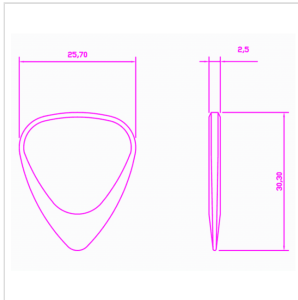

ZDT-GE-4

ZODIAC TONES "GEMINI" 4 GUITAR PICKS

Zodiac Tones are based upon the Classic 351 shape. They are CNC Milled to tight tolerances and are 2.5mm thick chamfering down to a playing tip at 0.7mm thick. Born under the same sign as Bob Dylan.