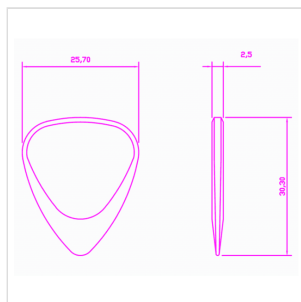

# ZODIAC TONES "GEMINI" 4 GUITAR PICKS

Zodiac Tones are based upon the Classic 351 shape. They are CNC Milled to tight tolerances and are 2.5mm thick chamfering down to a playing tip at 0.7mm thick. Born under the same sign as Bob Dylan.