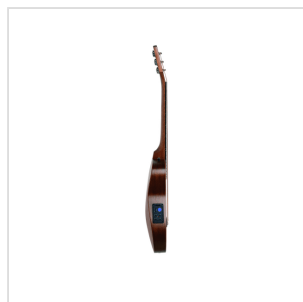

COMPANERA-DNCE ROUNDBACK DREADNOUGHT CUTAWAY TRAVEL GUITAR W/PREAMP

In Spanish Compañera means 'buddy', and the name is actually a very fitting one: from dusty backroads to summer campfires, this little jewel featuring a 84 cm roundback body will be always by your side when it comes to express yourself. Sturdy and compact, spotting a stunning visual appeal with its open pore satin finish, Compañera also features a padded gig bag for easy and safe carrying.

COMPANERA-DNCE ROUNDBACK DREADNOUGHT CUTAWAY TRAVEL GUITAR W/PREAMP

PRODUCT DETAILS

KEY FEATURES

Shape: 84 cm roundback dreadnought cutaway

Top: satin spruce

Back & sides: satin mahogany

Neck: blackwood

Fretboard and bridge: rosewood

Chromed machine heads

Finish: open pore satin

Capo and saddles: tusq

Preamp: KLT-10A with tuner

10mm padded bag included

SPECIFICATIONS

Scale 561 mm

Nut 43.2 mm