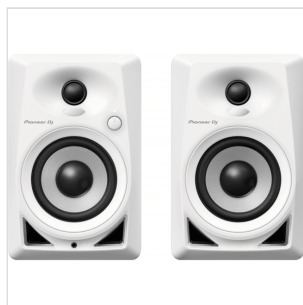

## 4" DESKTOP MONITOR SYSTEM WHITE

The compact DM-40 desktop monitors bring excellent audio quality to your home setup. They inherit the best from our professional S-DJX series and Pro Audio speakers, including a front-loaded bass reflex system for a rich, tight bass and DECO\* technology for a wider reach and sweet spot.

All these features are combined in a compact design making the DM-40 the perfect match for DJing, producing and simply enjoying music at home.

The DM-40 speakers are sold as a pair.

DM-40D-W

### KEY FEATURES

Front-loaded bass reflex system

3D stereo sound

The tweeter and woofer are perfectly aligned to eliminate crossover and ensure a well-balanced response across the frequencies.

Smart design

Ease of use

Color: White