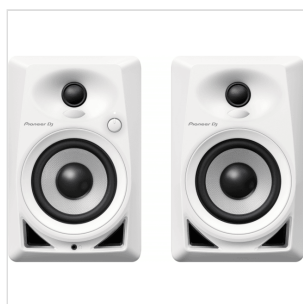

DM-40D-W

4" DESKTOP MONITOR SYSTEM WHITE

The compact DM-40 desktop monitors bring excellent audio quality to your home setup. They inherit the best from our professional S-DJX series and Pro Audio speakers, including a front-loaded bass reflex system for a rich, tight bass and DECO* technology for a wider reach and sweet spot.

All these features are combined in a compact design making the DM-40 the perfect match for DJing, producing and simply enjoying music at home.

The DM-40 speakers are sold as a pair.

DM-40D-W

4" DESKTOP MONITOR SYSTEM WHITE

PRODUCT DETAILS

KEY FEATURES

Front-loaded bass reflex system

3D stereo sound

The tweeter and woofer are perfectly aligned to eliminate crossover and ensure a well-balanced response across the frequencies.

Smart design

Ease of use

Color: White

SPECIFICATIONS

Type	2-way bass reflex, active monitor speakers
Tweeter	¾-inch Soft Dome
Woofer	4-inch Fiberglass
Frequency Range	70 - 30000 Hz
Amplifier Output	Class A/B amp
Impedance	10 k?
Inputs	1 LINE (RCA), 1 LINE (Mini-jack)
Outputs	1 HEADPHONE MONITOR (Mini-jack)
Dimensions (WxHxD)	Left ch
Weight	Left ch
What's in the Box	DM-40 x 2, Power cord 2 m speaker cable (for left/right channel connection), Audio converter cable (3.5 mm stereo mini plug to RCA), Bottom cushion x 8, Operating instructions