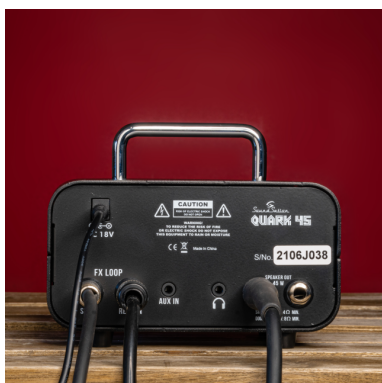

QUARK 45 MICRO TUBE HEAD IN CLASS D - 45W

Ultra light, ultra compact and powerful: QUARK 45 unleashes **45W RMS** with its **class D** power amp and tube preamp featuring **12AX7 + FET** technology.

No harsh or artificial tones, just analog-enriched, dynamic and distinctive voice ranging from cristal clean to biting distortion: whatever you need for your licks and riffs is just one tweak away.

QUARK 45 unleashes 45W RMS with its class D power amp and tube preamp featuring 12AX7 + FET technology. In less than 1 kg!

DUAL CHANNEL, DYNAMIC AND RICH TONE

Two switchable channels ranging from cristal clean to biting distortion. With plenty of juicy crunch along the way!

FX LOOP

Connect all the outboard you want via FX Loop and shape your FX chain preserving your guitar tone.

QUARK 45 MICRO TUBE HEAD IN CLASS D - 45W

SO MANY FEATURES FOR SUCH A MICRO-SIZED MACHINE

2 channels (clean/dist), FX loop, Aux-In, Phone-Out, 2 speaker outputs, BT connection and analog UV-Meter: believe it or not everything is there!

DEDICATED CABINET AVAILABLE

Try it with the dedicated compact cabinet GC-110CT featuring 1x10" Celestion Tube speaker.

QUARK 45

MICRO TUBE HEAD IN CLASS D - 45W

PRODUCT DETAILS

KEY FEATURES

Class D amplification for ultra light, ultra compact and powerful micro head