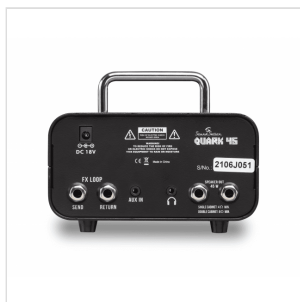

QUARK 45 MICRO TUBE HEAD IN CLASS D - 45W

Ultra light, ultra compact and powerful: QUARK 45 unleashes **45W RMS** with its **class D** power amp and tube preamp featuring **12AX7 + FET** technology.

No harsh or artificial tones, just analog-enriched, dynamic and distinctive voice ranging from cristal clean to biting distortion: whatever you need for your licks and riffs is just one tweak away.

Great as back up head, sure, but incredibly performing during practice, rehearsals and recording sessions.

QUARK 45 MICRO TUBE HEAD IN CLASS D - 45W

QUARK 45 MICRO TUBE HEAD IN CLASS D - 45W

HIGHLIGHTS

ULTRA LIGHT, ULTRA COMPACT AND POWERFUL

QUARK 45 unleashes 45W RMS with its class D power amp and tube preamp featuring 12AX7 + FET technology. In less than 1 kg!

DUAL CHANNEL, DYNAMIC AND RICH TONE

Two switchable channels ranging from cristal clean to biting distortion. With plenty of juicy crunch along the way!

DEDICATED CABINET AVAILABLE

Try it with the dedicated compact cabinet GC-110CT featuring 1x10" Celestion Tube speaker.

QUARK 45

MICRO TUBE HEAD IN CLASS D - 45W

PRODUCT DETAILS

KEY FEATURES

Class D amplification for ultra light, ultra compact and powerful micro head