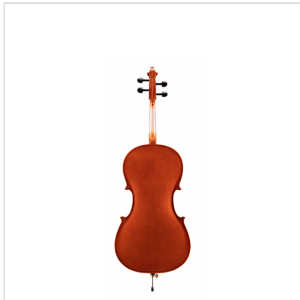

# 1/4 CELLO WITH SOLID SPRUCE TOP

---

Virtuoso student plus offers a rich sound thanks to the solid spruce top. Built in traditional design with light brown painting and all parts are made of quality materials. Coming with bags and bow, it's a great instrument for advanced students.

# 1/4 CELLO WITH SOLID SPRUCE TOP

### KEY FEATURES

Solid spruce top

Maple back and sides laminated

Maple neck

ebony fingerboard

Painted purfling

Ebony nut

Ebony pegs