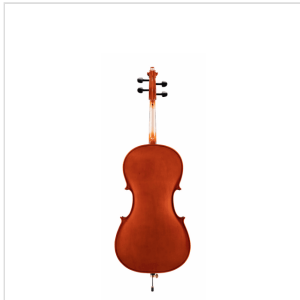

# 1/4 CELLO WITH SOLID SPRUCE TOP

Virtuoso student plus offers a rich sound thanks to the solid spruce top. Built in traditional design with light brown painting and all parts are made of quality materials. Coming with bags and bow, it's a great instrument for advanced students.

# 1/4 CELLO WITH SOLID SPRUCE TOP

### KEY FEATURES

Solid spruce top

Maple back and sides laminated

Maple neck

ebony fingerboard

Painted purfling

Ebony nut

Ebony pegs