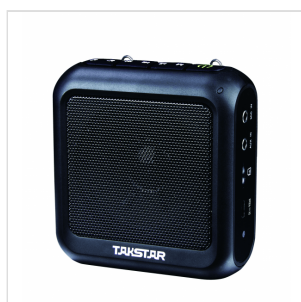

E270

# MINI AMPLIFIER WITH MP3 PLAYER AND BLUETOOTH

**E270** is a portable player with built-in mp3 player. You can play your music or your pre-recorded announcement in .mp3 or .wav file type stored on a TF card (Micro SD type or streamed via Bluetooth from an external device.

Easy and light to carry , this portable amp is adviced for **teachers , tour guides**, speakers to small group or to be used as speaker for **personal smartphone or tabled streamed audio**.

E270

### KEY FEATURES

Portable digital amplifier combining microphone, power amplifier, Bluetooth speaker function, charger and battery all together in one unit

Integrated digital electro-acoustic technology, high output power of 12 watt