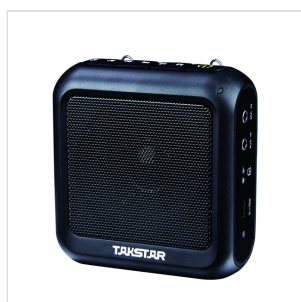

E270

# MINI AMPLIFIER WITH MP3 PLAYER AND BLUETOOTH

**E270** is a portable player with built-in mp3 player. You can play your music or your pre-recorded announcement in .mp3 or .wav file type stored on a TF card (Micro SD type or streamed via Bluetooth from an external device.

Easy and light to carry , this portable amp is advised for **teachers , tour guides**, speakers to small group or to be used as speaker for **personal smartphone or tabled streamed audio**.

E270

### KEY FEATURES

Portable digital amplifier combining microphone, power amplifier, Bluetooth speaker function, charger and battery all together in one unit

Integrated digital electro-acoustic technology, high output power of 12 watt