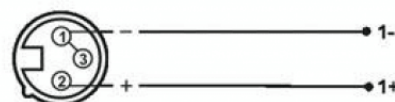

SC91BK100GD

X-LEAD SC91GD SERIES SPEAKER CABLE, SPEAKON 4 POLES FEMALE - XLR 3 POLES FEMALE / 10 MT

These twinaxial speaker cable lines are a valid product to connect speaker systems with long cable run and large conductor areas or shorter bridge cables with lower power requirements. The section of 1.0 mm² satisfies a wide range of requirements. It is supplied with robust PE insulation and a flexible PVC jacket suitable to all sort of applications.

PRODUCT DETAILS

KEY FEATURES

Connectors: Speakon 4 poles female SPK4M / XLR 3 poles female SP62XNF INCO

Twinaxial BC82SPK speaker cable

Wire area: 1.00 mm²

Cable diameter: 7.0 mm

PVC jacket

PE insulation grants very low capacity

Flexible, easy winding

Application: live, studio

Length: 10 mt

SPECIFICATIONS

Wire area 1.00 mm²

Cable diameter 7.0 mm

PVC jacket

Connectors Speakon 4 poles female SPK4M / XLR 3 poles female SP62XNF INCO