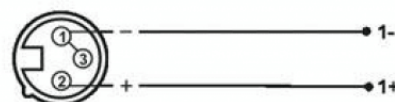

# X-LEAD SC91GD SERIES SPEAKER CABLE, SPEAKON 4 POLES FEMALE - XLR 3 POLES FEMALE / 10 MT

These twinaxial speaker cable lines are a valid product to connect speaker systems with long cable run and large conductor areas or shorter bridge cables with lower power requirements. The section of 1.0 mm<sup>2</sup> satisfies a wide range of requirements. It is supplied with robust PE insulation and a flexible PVC jacket suitable to all sort of applications.