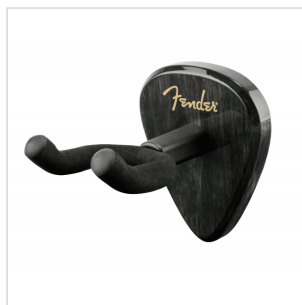

0991803023

351 WALL HANGER, BLACK

Showcase your favorite piece of gear in an unmistakably Fender fashion! The 351 Guitar Hanger is a stylish and secure way to let the world know you're ready to play. Available in three wood variations, including one tortoiseshell pickguard covered option, these hangers are crafted from durable materials to ensure your instrument can be safely mounted for display.

0991803023

351 WALL HANGER, BLACK

PRODUCT DETAILS

KEY FEATURES

Suitable for most wide to narrow headstock shapes

Padded headstock yoke pivots to ensure straight hanging

Features classic Fender 351 pick-shaped decorative wall plate, available in Maple/Mahogany/Black Finishes

Black

Includes all mounting hardware