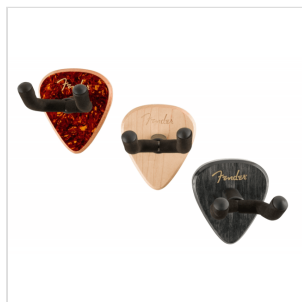

0991803023

351 WALL HANGER, BLACK

Showcase your favorite piece of gear in an unmistakably Fender fashion! The 351 Guitar Hanger is a stylish and secure way to let the world know you're ready to play. Available in three wood variations, including one tortoiseshell pickguard covered option, these hangers are crafted from durable materials to ensure your instrument can be safely mounted for display.

0991803023

351 WALL HANGER, BLACK

PRODUCT DETAILS

KEY FEATURES

Suitable for most wide to narrow headstock shapes

Padded headstock yoke pivots to ensure straight hanging

Features classic Fender 351 pick-shaped decorative wall plate, available in Maple/Mahogany/Black Finishes

Black

Includes all mounting hardware