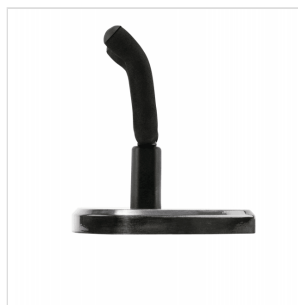

0991803023

351 WALL HANGER, BLACK

Showcase your favorite piece of gear in an unmistakably Fender fashion! The 351 Guitar Hanger is a stylish and secure way to let the world know you're ready to play. Available in three wood variations, including one tortoiseshell pickguard covered option, these hangers are crafted from durable materials to ensure your instrument can be safely mounted for display.

0991803023

351 WALL HANGER, BLACK

PRODUCT DETAILS

KEY FEATURES

Suitable for most wide to narrow headstock shapes

Padded headstock yoke pivots to ensure straight hanging

Features classic Fender 351 pick-shaped decorative wall plate, available in Maple/Mahogany/Black Finishes

Black

Includes all mounting hardware