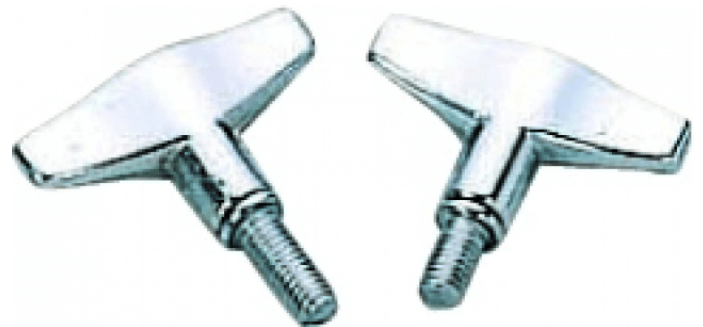

DA-38-6

WING SCREW - 6X42MM

Peace offers a wide range of drums accessories and spare parts. Either you need to replace some old part to your drumkit, or build up custom shells or drum kits, Peace got you covered with a full line of accessories and parts built with high quality materials. All metal parts are electroplated finished to ensure a brilliant look and a resistant coating against rust and aging.

PRODUCT DETAILS

KEY FEATURES

6x42mm

Chrome finish