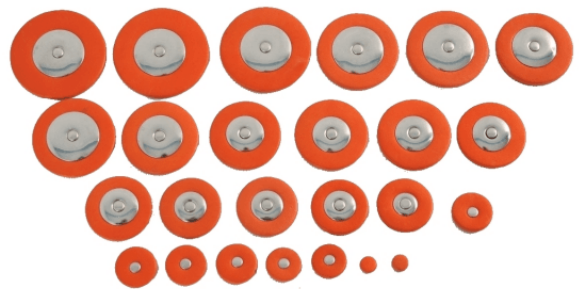

# TS-S10 PADS FOR TENOR SAX

Set pads complete for Tenor Saxopone

### KEY FEATURES

Material: Leather