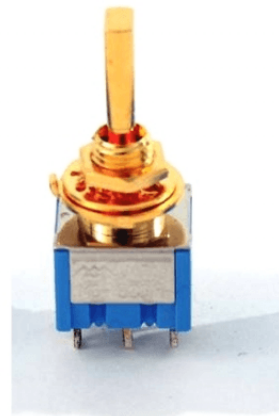

SW65B ON/ON/ON MINI SWITCH (GOLD)

SOUNDATION parts is the official replacement parts program for any SOUNDSATION musical instrument and beyond. You can find guitar or bass replacement parts made in Japan for repairing or restore of most famous vintage and modern guitars.

PRODUCT DETAILS

KEY FEATURES

Position: On/On/On

Finish: Gold