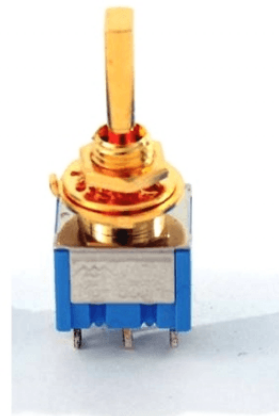

## SW65B ON/ON/ON MINI SWITCH (GOLD)

---

SOUNDATION parts is the official replacement parts program for any SOUNDSATION musical instrument and beyond. You can find guitar or bass replacement parts made in Japan for repairing or restore of most famous vintage and modern guitars.

### KEY FEATURES

Position: On/On/On

Finish: Gold