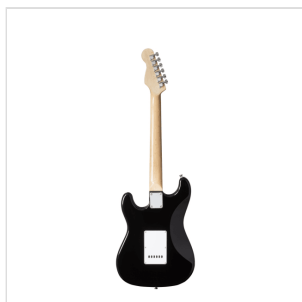

## RIDER-STD-S BK DOUBLE CUTAWAY ELECTRIC GUITAR WITH 3 SINGLE COILS

---

RIDER series is a super classic revisited: double cutaway electric guitar featuring basswood body for rich tone and reliability, 3 single coils for clear and brilliant tone. 22 frets Eco-Rosewood fretboard fully complies CITES regulation preserving the feeling and the look of rosewood. The 5-way switch and volume/tone pots offer great sound flexibility for blues, rock, funky tones. A perfect choice for beginners demanding quality and playability.

# RIDER-STD-S BK DOUBLE CUTAWAY ELECTRIC GUITAR WITH 3 SINGLE COILS

### KEY FEATURES

Body: basswood

Neck: maple

Fretboard: Eco-Rosewood (CITES compliant)

Frets: 22

Machine heads: chrome

Bridge: vintage tremolo

Pick ups: 3 single coils

Switch: 5 way

Pots: volume/tone/tone

Colour: Black