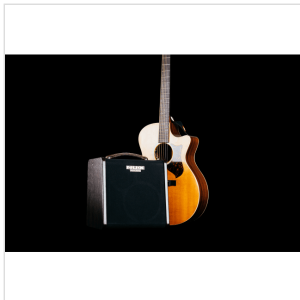

STAGEMAN II CHARGE AC-80
**BATTERY POWERED ACOUSTIC GUITAR AMPLIFIER W/
DRUM&LOOP (80W RMS)**