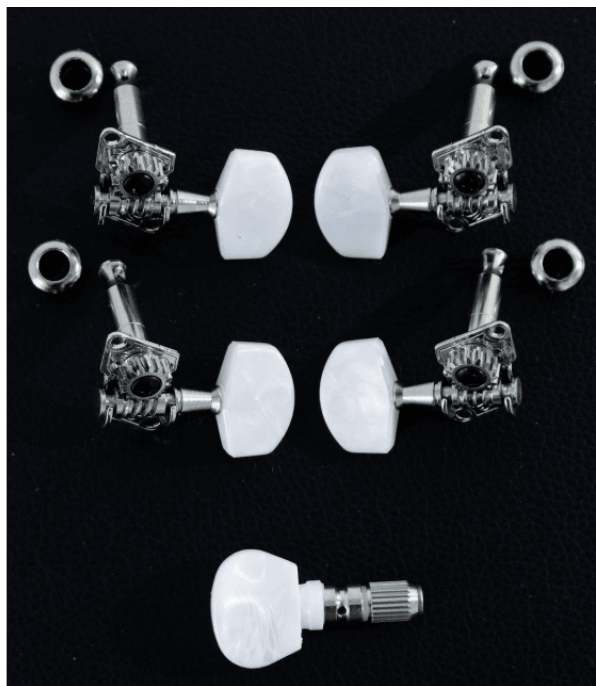

JBJ900

MACHINE HEAD SET FOR BANJO (CHROME)

Soundsation is now on the market with a wide range of machine heads for classical, acoustic and electric guitar, mandolin, banjo and ukulele. Available in different versions, measurements and finishes.

PRODUCT DETAILS

KEY FEATURES

Banjo machine head set

Perloid button

SPECIFICATIONS

Finishes

Chrome