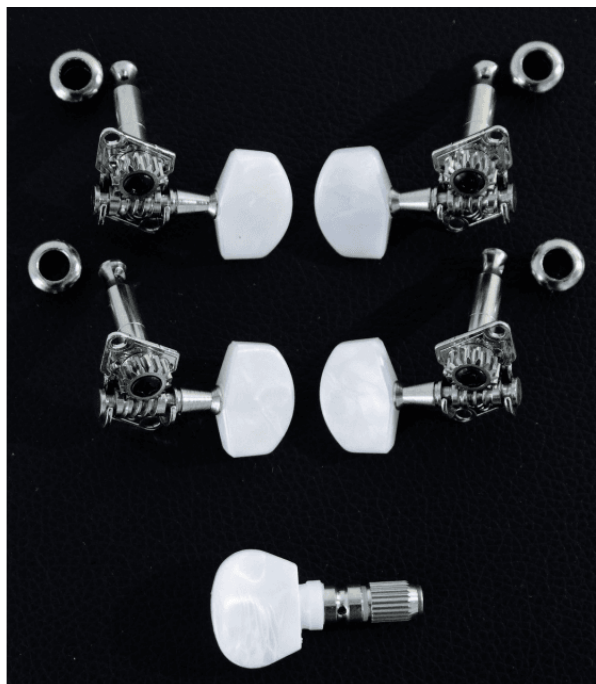

JBJ900

MACHINE HEAD SET FOR BANJO (CHROME)

Soundsation is now on the market with a wide range of machine heads for classical, acoustic and electric guitar, mandolin, banjo and ukulele. Available in different versions, measurements and finishes.

PRODUCT DETAILS

KEY FEATURES

Banjo machine head set

Perloid button

SPECIFICATIONS

Finishes

Chrome