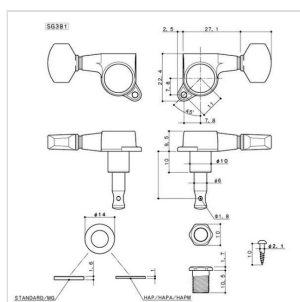

SG381-07-CK-L6

**ELECTRIC GUITAR MACHINE HEADS SET, L6, COSMO
BLACK**

Gotoh Machine Heads L6 ideal as a replacement for St and TI guitar style.

SG381-07-CK-L6

ELECTRIC GUITAR MACHINE HEADS SET, L6, COSMO BLACK

ROCK SOLID: Anchoring system developed by Gotoh that prevents movements outside the central axis of the pin thereby promoting a greater stability of tuning.

SPECIFICATIONS

Finishes	Cosmo Black
Installation	L6
Gear ratio	1:16
Weight	36.0g/pcs
Button	07 CK