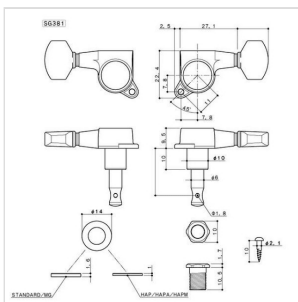

SG381-07-CK-L6

ELECTRIC GUITAR MACHINE HEADS SET, L6, COSMO BLACK

Gotoh Machine Heads L6 ideal as a replacement for St and TI guitar style.