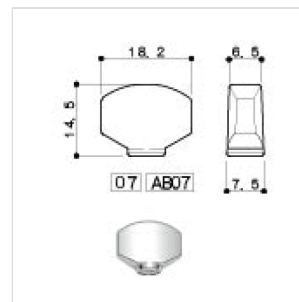

SG381-07-CK-L6

ELECTRIC GUITAR MACHINE HEADS SET, L6, COSMO BLACK

Gotoh Machine Heads L6 ideal as a replacement for St and TI guitar style.