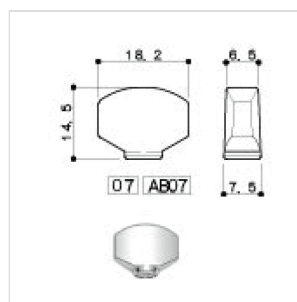

SG381-07-CK-L6

**ELECTRIC GUITAR MACHINE HEADS SET, L6, COSMO
BLACK**

Gotoh Machine Heads L6 ideal as a replacement for St and TI guitar style.

SG381-07-CK-L6

ELECTRIC GUITAR MACHINE HEADS SET, L6, COSMO BLACK

ROCK SOLID: Anchoring system developed by Gotoh that prevents movements outside the central axis of the pin thereby promoting a greater stability of tuning.

SPECIFICATIONS

Finishes	Cosmo Black
Installation	L6
Gear ratio	1:16
Weight	36.0g/pcs
Button	07 CK