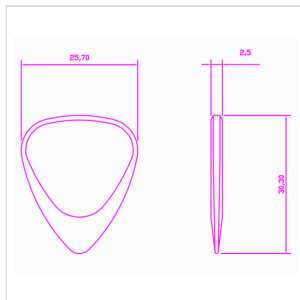

# ZODIAC TONES "LIBRA" 1 GUITAR PICK

Zodiac Tones are based upon the Classic 351 shape. They are CNC Milled to tight tolerances and are 2.5mm thick chamfering down to a playing tip at 0.7mm thick. Born under the same sign as John Lennon.