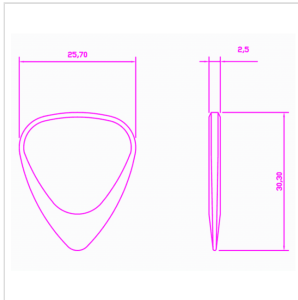

ZDT-LI-1

**ZODIAC TONES "LIBRA" 1 GUITAR PICK**

Zodiac Tones are based upon the Classic 351 shape. They are CNC Milled to tight tolerances and are 2.5mm thick chamfering down to a playing tip at 0.7mm thick. Born under the same sign as John Lennon.