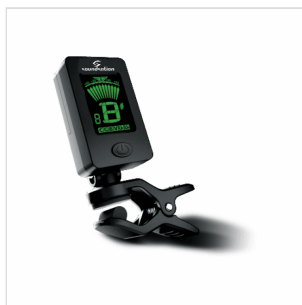

CCT-20

ROTATING CHROMATIC CLIP TUNER

A very smart tool: CCT-20 is a rotating chromatic tuner you can attach to your instrument's headstock via clip in an easy and quick way. It's back-lightened led screen allows perfect visibility on stage, and you can tune your instrument even if it is unplugged. 6 working modes: chromatic, guitar, bass, violin, ukelele C/D. Ultra compact, ultra reliable, visually captivating. Always in tune with CCT-20!

CCT-20

ROTATING CHROMATIC CLIP TUNER

PRODUCT DETAILS

KEY FEATURES

Chromatic

Anti-scratch clip

Rotating

Back-lightened led screen

6 working modes: chromatic, guitar, bass, violin, ukelele C/D

Ultra compact and light

A4 Freq: 440Hz

Precision: +/- 1 cent

Tuning range: 0A-8C

Power supply: 1xCR2032

Weight: 19gr

SPECIFICATIONS