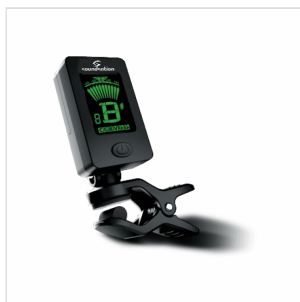

# ROTATING CHROMATIC CLIP TUNER

A very smart tool: CCT-20 is a rotating chromatic tuner you can attach to your instrument's headstock via clip in an easy and quick way. It's back-lightened led screen allows perfect visibility on stage, and you can tune your instrument even if it is unplugged. 6 working modes: chromatic, guitar, bass, violin, ukelele C/D. Ultra compact, ultra reliable, visually captivating. Always in tune with CCT-20!

### KEY FEATURES

Chromatic

Anti-scratch clip

Rotating

Back-lightened led screen

6 working modes: chromatic, guitar, bass, violin, ukelele C/D

Ultra compact and light

A4 Freq: 440Hz

Precision: +/- 1 cent

Tuning range: 0A-8C

Power supply: 1xCR2032

Weight: 19gr