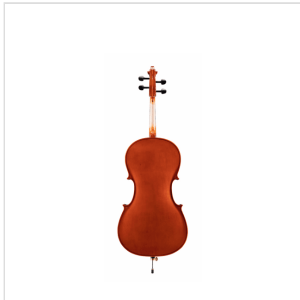

# 1/8 CELLO WITH SOLID SPRUCE TOP

---

Virtuoso student plus offers a rich sound thanks to the solid spruce top. Built in traditional design with light brown painting and all parts are made of quality materials. Coming with bags and bow, it's a great instrument for advanced students.

# 1/8 CELLO WITH SOLID SPRUCE TOP

### KEY FEATURES

Solid spruce top

Maple back and sides laminated

Maple neck

ebony fingerboard

Painted purfling

Ebony nut

Ebony pegs