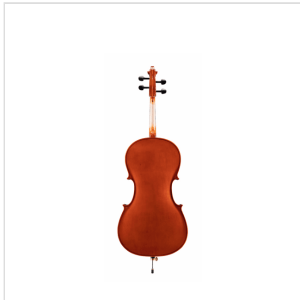

VSPCE-18

1/8 CELLO WITH SOLID SPRUCE TOP

Virtuoso student plus offers a rich sound thanks to the solid spruce top. Built in traditional design with light brown painting and all parts are made of quality materials. Coming with bags and bow, it's a great instrument for advanced students.

VSPCE-18

1/8 CELLO WITH SOLID SPRUCE TOP

PRODUCT DETAILS

KEY FEATURES

Solid spruce top

Maple back and sides laminated

Maple neck

ebony fingerboard

Painted purfling

Ebony nut

Ebony pegs

Maple bridge, French Style

Diecast metal tailpiece with 4 fine tuners

Included wood bow with octagonal stick and natural hair

Padded carrying bag with bow pocket and carrying straps